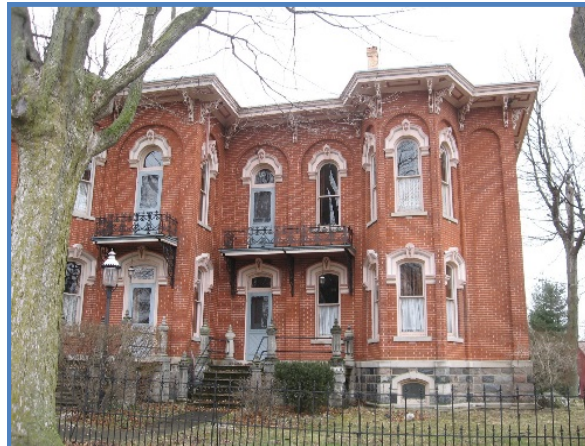

#54 Mastercraft

60
FOR
60

DJ Construction Company, Inc.

3414 Elkhart Road
Goshen, IN 46526

574.533.1645

www.djconstruction.com

"I remember getting the call from Clif after the fire and meeting with him at the Shipshewana plant to survey the damage and to begin to plan how to best get production restarted. I especially remember Clif's resolve and the determination of his employees to get production going again. It was exciting to be part of the work at LaGrange to replace the lost facility in Shipshewana."

**-Lydell Troyer, VP
DJ Construction**

History:

- Mastercraft, founded in the 1970s, and DJ Construction have a history that spans as far back as 1997, beginning with a Shipshewana showroom and offices, a 13,000 square foot addition, and later, a 35,000 square foot manufacturing plant.
- After a 2003 fire destroyed most of the Shipshewana factory, Mastercraft repurposed a LaGrange plant, calling in DJ to renovate.
- DJ repaired the exterior and remodeled the interior of a Victorian era home Mastercraft planned to use for an added showroom and office space in LaGrange.
- Mastercraft is known as the world's largest maker of RV furniture and also produces fine furniture for the home.